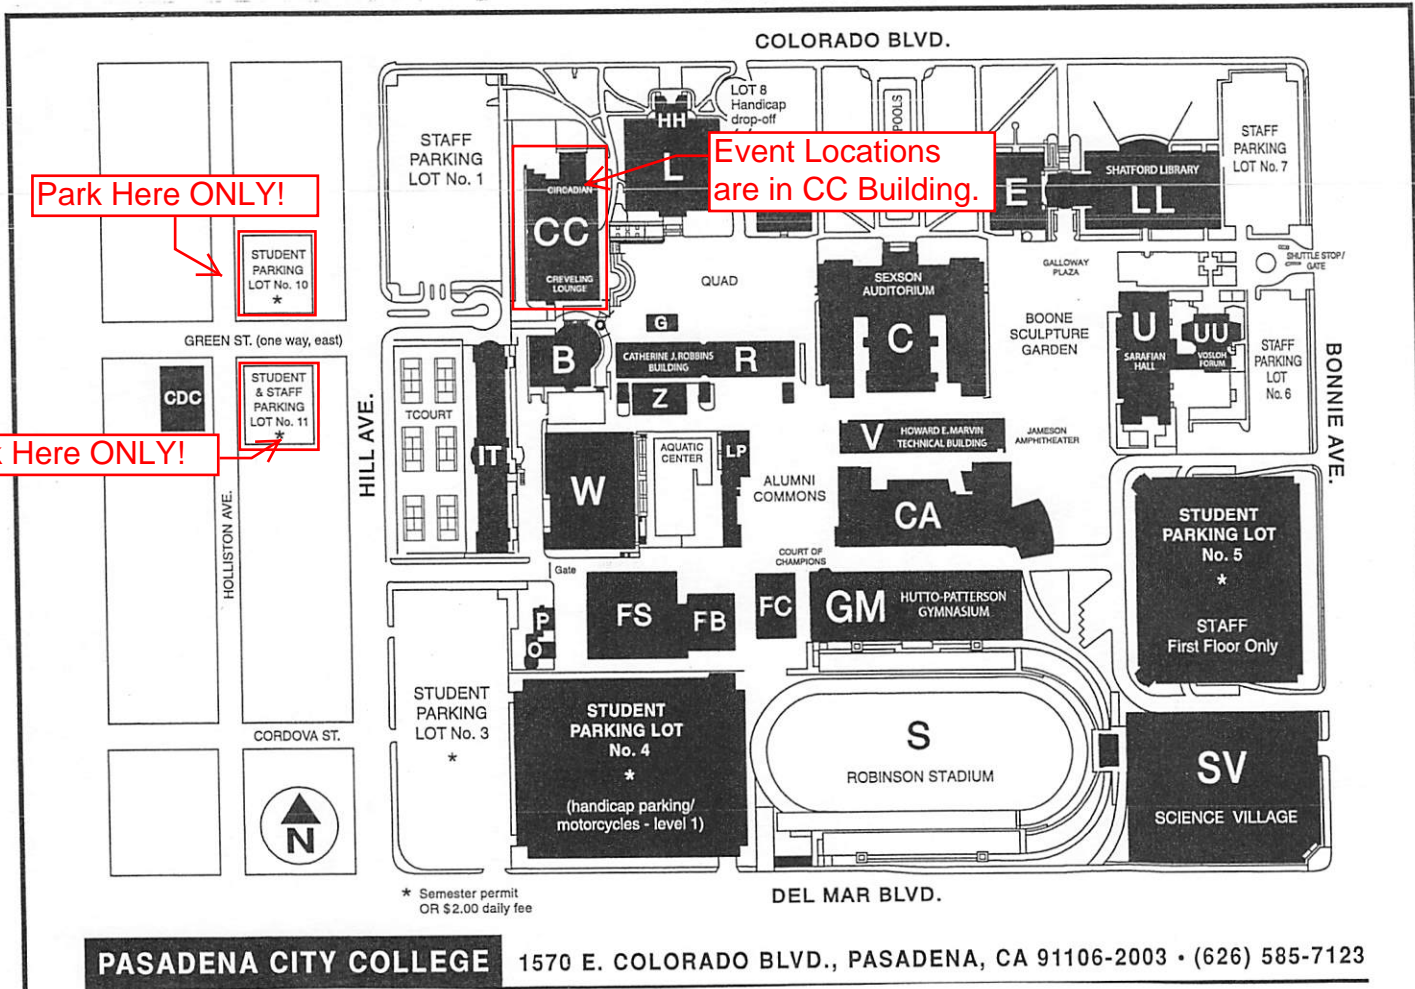

# Getting to Pasadena City College

**PASADENA CITY COLLEGE** 1570 E. COLORADO BLVD., PASADENA, CA 91106-2003 • (626) 585-7123

## Campus Map